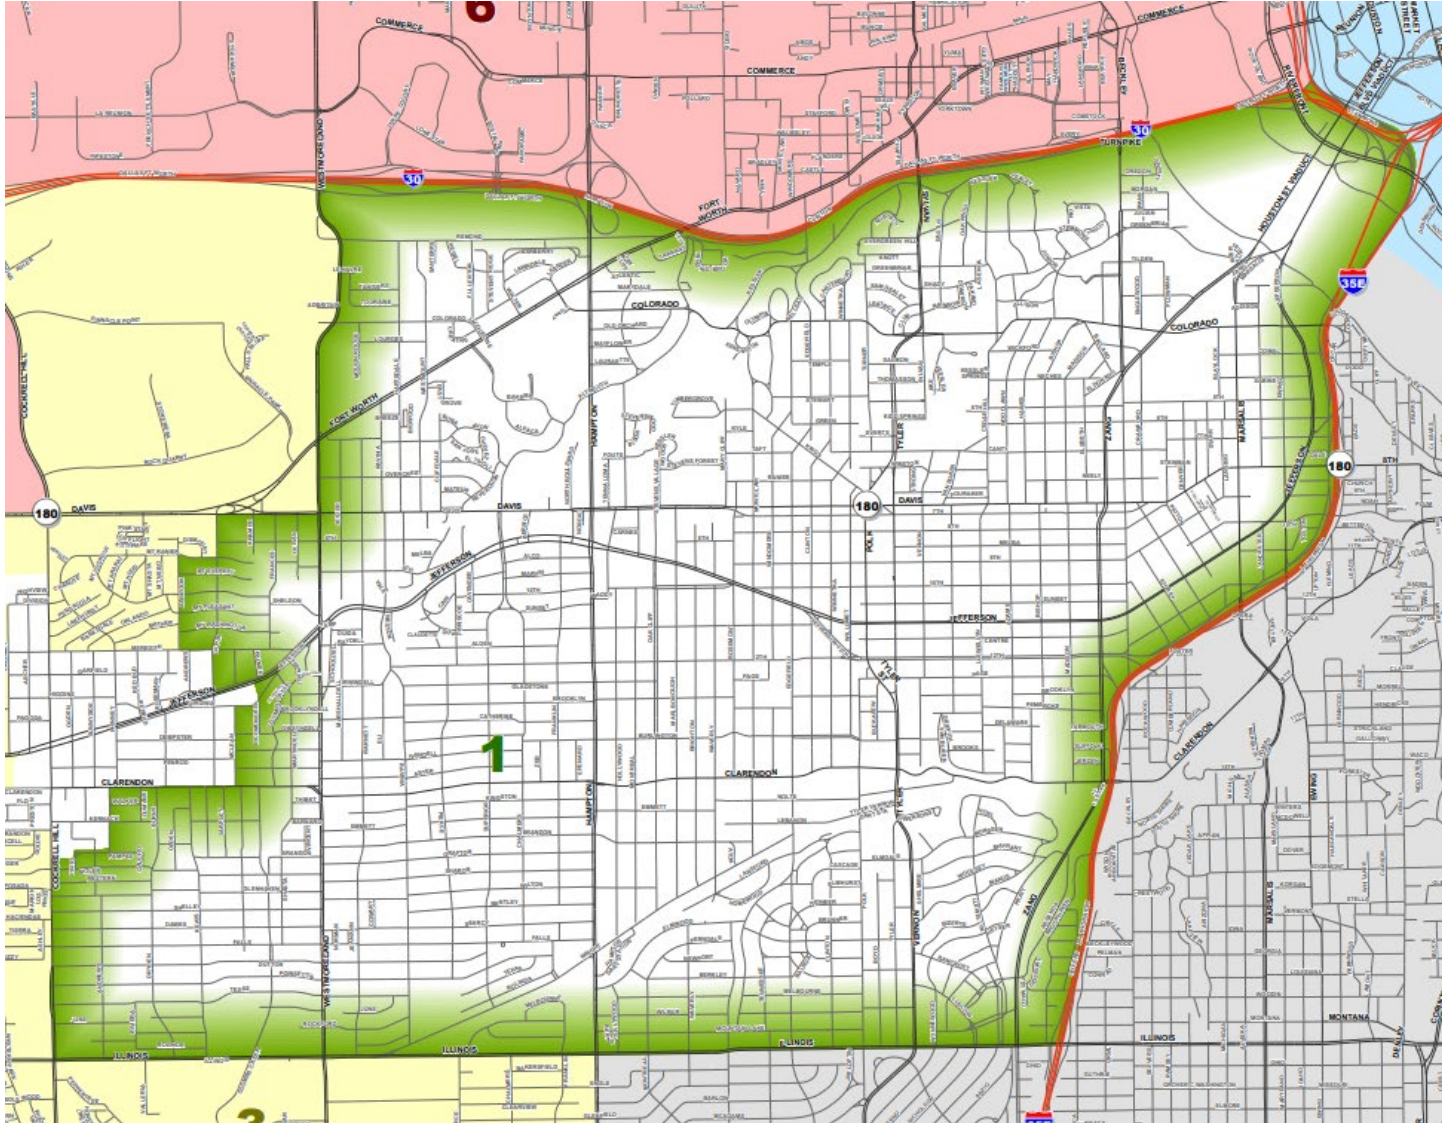

2021 Redistricting District Report District 1

DATE OF MEETING
TIME OF MEETING

The logo of the City of Dallas, featuring a stylized 'D' with a three-lobed leaf inside, set against a dark blue background with a fine white grid pattern.

City of Dallas

Commissioner Name
2021 City of Dallas Redistricting
Commissioner

Agenda

- District Landscape & Demographics
- Dallas Council Districts Tapestry
- Education
- District Points of Interest
- District Considerations

District Landscape & Demographic

District Summary

	Total Pop 2010	Total Pop 2020	Ideal Population	Voting Age	Deviation	% Deviation
District 1	83,587	77,916	93,170	59,156	-15,254	-16.37%

DISTRICT 1	2020			
	Total Pop	% Total	Voting Age	% Voting
HISPANIC	56,981	73.13%	41,197	69.64%
NH WHITE	13,400	17.20%	11,877	20.08%
NH BLACK	5,369	6.89%	4,327	7.31%
NH NATIVE	249	0.32%	220	0.37%
ASIAN	587	0.75%	519	0.88%
HAWAIIAN PI	20	0.03%	20	0.03%
OTHER	188	0.24%	126	0.21%
MIXED 2+	1,122	1.44%	870	1.47%
Totals	77,916	100.00%	59,156	100.00%
Voting Age %			75.92%	