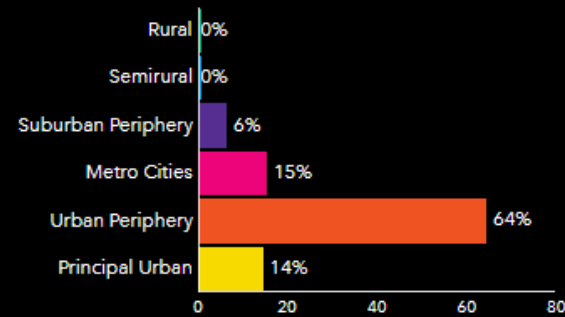

District Landscape & Demographic

District Summary

	Total Pop 2010	Total Pop 2020	Ideal Population	Voting Age	Deviation	% Deviation
District 1	83,587	77,916	93,170	59,156	-15,254	-16.37%

DISTRICT 1	2020			
	Total Pop	% Total	Voting Age	% Voting
HISPANIC	56,981	73.13%	41,197	69.64%
NH WHITE	13,400	17.20%	11,877	20.08%
NH BLACK	5,369	6.89%	4,327	7.31%
NH NATIVE	249	0.32%	220	0.37%
ASIAN	587	0.75%	519	0.88%
HAWAIIAN PI	20	0.03%	20	0.03%
OTHER	188	0.24%	126	0.21%
MIXED 2+	1,122	1.44%	870	1.47%
Totals	77,916	100.00%	59,156	100.00%
Voting Age %			75.92%	

Dallas Council Districts Tapestry

CITY OF DALLAS

Council District Council District 01

Urbanization Groups

Lifemodes

Labor Force by Industry

Education

- List of Schools
 - Primary
 - Secondary
 - Include public, private and charter.
- List of Higher Education Facilities

District Points of Interest

- List of Districts Points of Interest
 - Community Spaces & City Services
 - Fire & Police Stations / Park & Recreation Centers
 - Hospital & Medical Facilities
 - Religious Spaces
 - Cultural / Arts/ Entertainment Venues