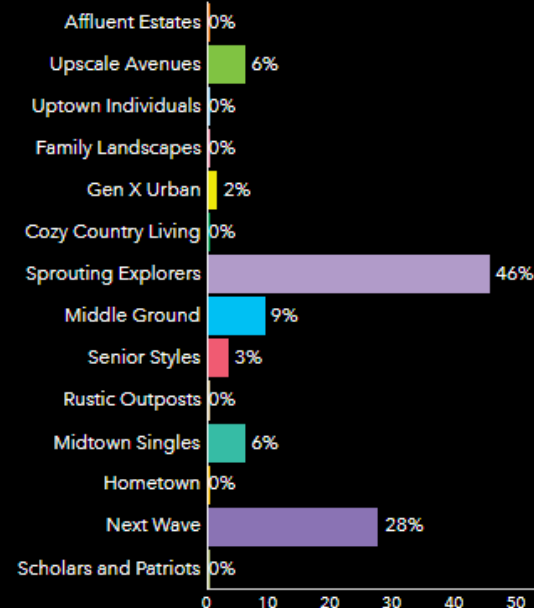

Dallas Council Districts Tapestry

CITY OF DALLAS

Council District Council District 01

Urbanization Groups

Lifemodes

Labor Force by Industry

Education

- List of Schools
 - Primary
 - Secondary
 - Include public, private and charter.
- List of Higher Education Facilities

District Points of Interest

- List of Districts Points of Interest
 - Community Spaces & City Services
 - Fire & Police Stations / Park & Recreation Centers
 - Hospital & Medical Facilities
 - Religious Spaces
 - Cultural / Arts/ Entertainment Venues