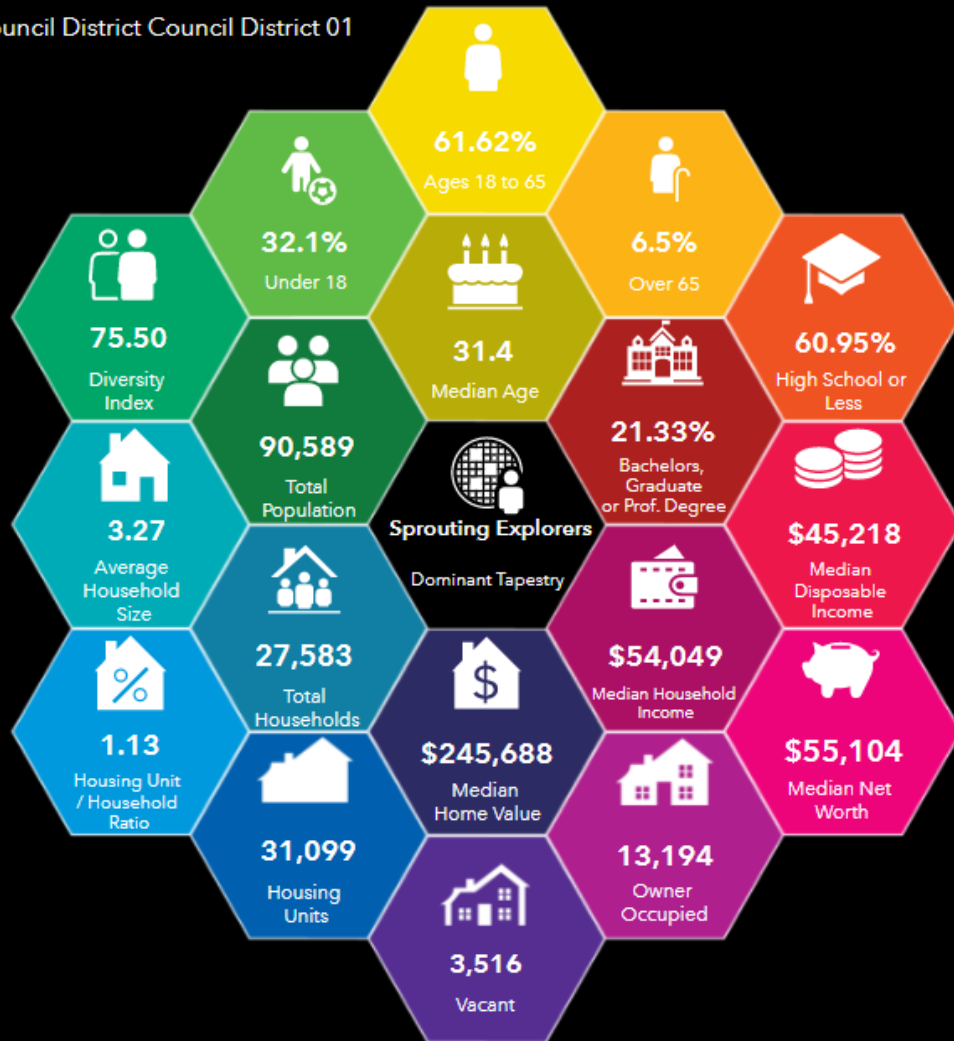

2021 Redistricting District Report District 1

DATE OF MEETING
TIME OF MEETING

The logo of the City of Dallas, featuring a stylized 'D' with a three-lobed leaf inside, set against a dark blue background with a fine white grid pattern.

District Landscape & Demographic

District Summary

	Total Pop 2010	Total Pop 2020	Ideal Population	Voting Age	Deviation	% Deviation
District 1	83,587	77,916	93,170	59,156	-15,254	-16.37%

DISTRICT 1	2020			
	Total Pop	% Total	Voting Age	% Voting
HISPANIC	56,981	73.13%	41,197	69.64%
NH WHITE	13,400	17.20%	11,877	20.08%
NH BLACK	5,369	6.89%	4,327	7.31%
NH NATIVE	249	0.32%	220	0.37%
ASIAN	587	0.75%	519	0.88%
HAWAIIAN PI	20	0.03%	20	0.03%
OTHER	188	0.24%	126	0.21%
MIXED 2+	1,122	1.44%	870	1.47%
Totals	77,916	100.00%	59,156	100.00%
Voting Age %			75.92%	

Dallas Council Districts Tapestry

CITY OF DALLAS

Council District Council District 01

Urbanization Groups

Lifemodes

Labor Force by Industry

Education

- List of Schools
 - Primary
 - Secondary
 - Include public, private and charter.
- List of Higher Education Facilities

District Points of Interest

- List of Districts Points of Interest
 - Community Spaces & City Services
 - Fire & Police Stations / Park & Recreation Centers
 - Hospital & Medical Facilities
 - Religious Spaces
 - Cultural / Arts/ Entertainment Venues