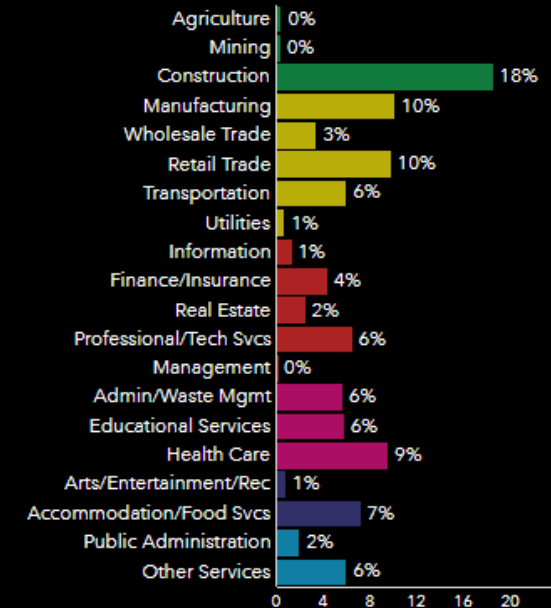

Dallas Council Districts Tapestry

CITY OF DALLAS

Council District Council District 01

Urbanization Groups

Lifemodes

Labor Force by Industry

Education

- List of Schools
 - Primary
 - Secondary
 - Include public, private and charter.
- List of Higher Education Facilities

District Points of Interest

- List of Districts Points of Interest
 - Community Spaces & City Services
 - Fire & Police Stations / Park & Recreation Centers
 - Hospital & Medical Facilities
 - Religious Spaces
 - Cultural / Arts/ Entertainment Venues