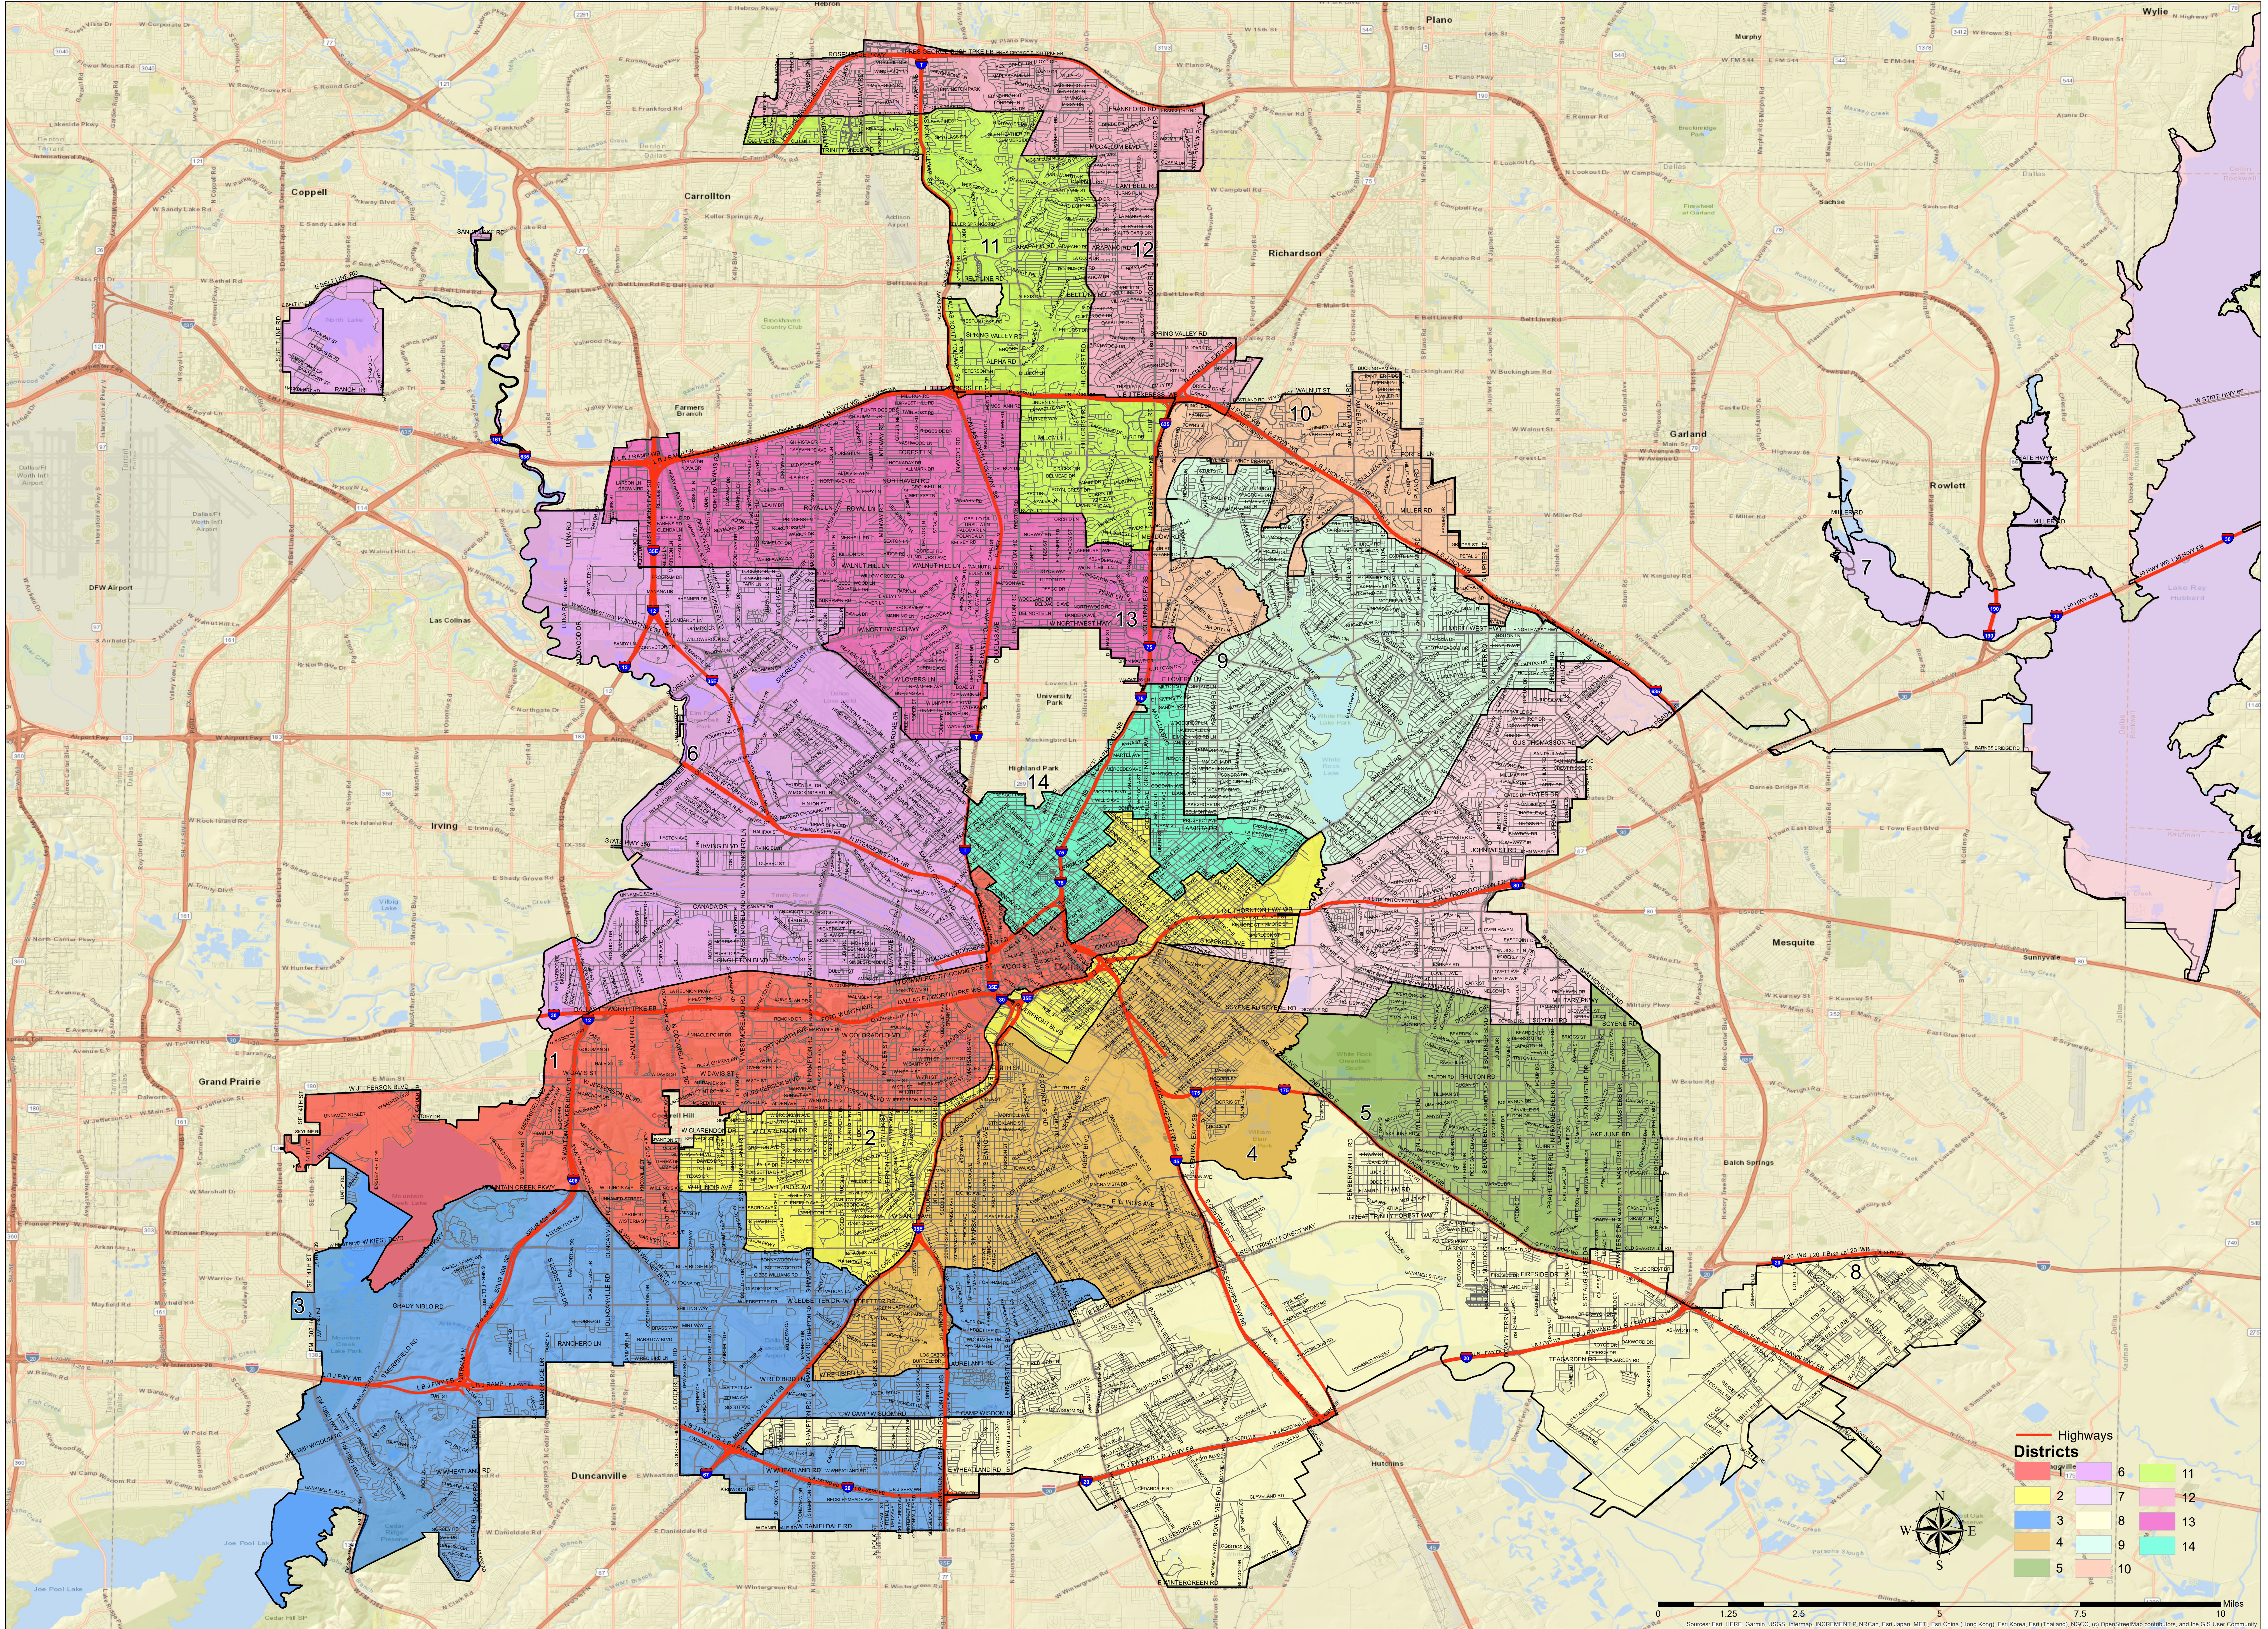

2021-22 City of Dallas Redistricting - Map Submission COD-020-Minnis submitted on 3-23-22 by Commissioner Norma Minnis

Data Source: Bureau of Census PL94-171 Data; 2020 Blocks; Proposed Districts as submitted.